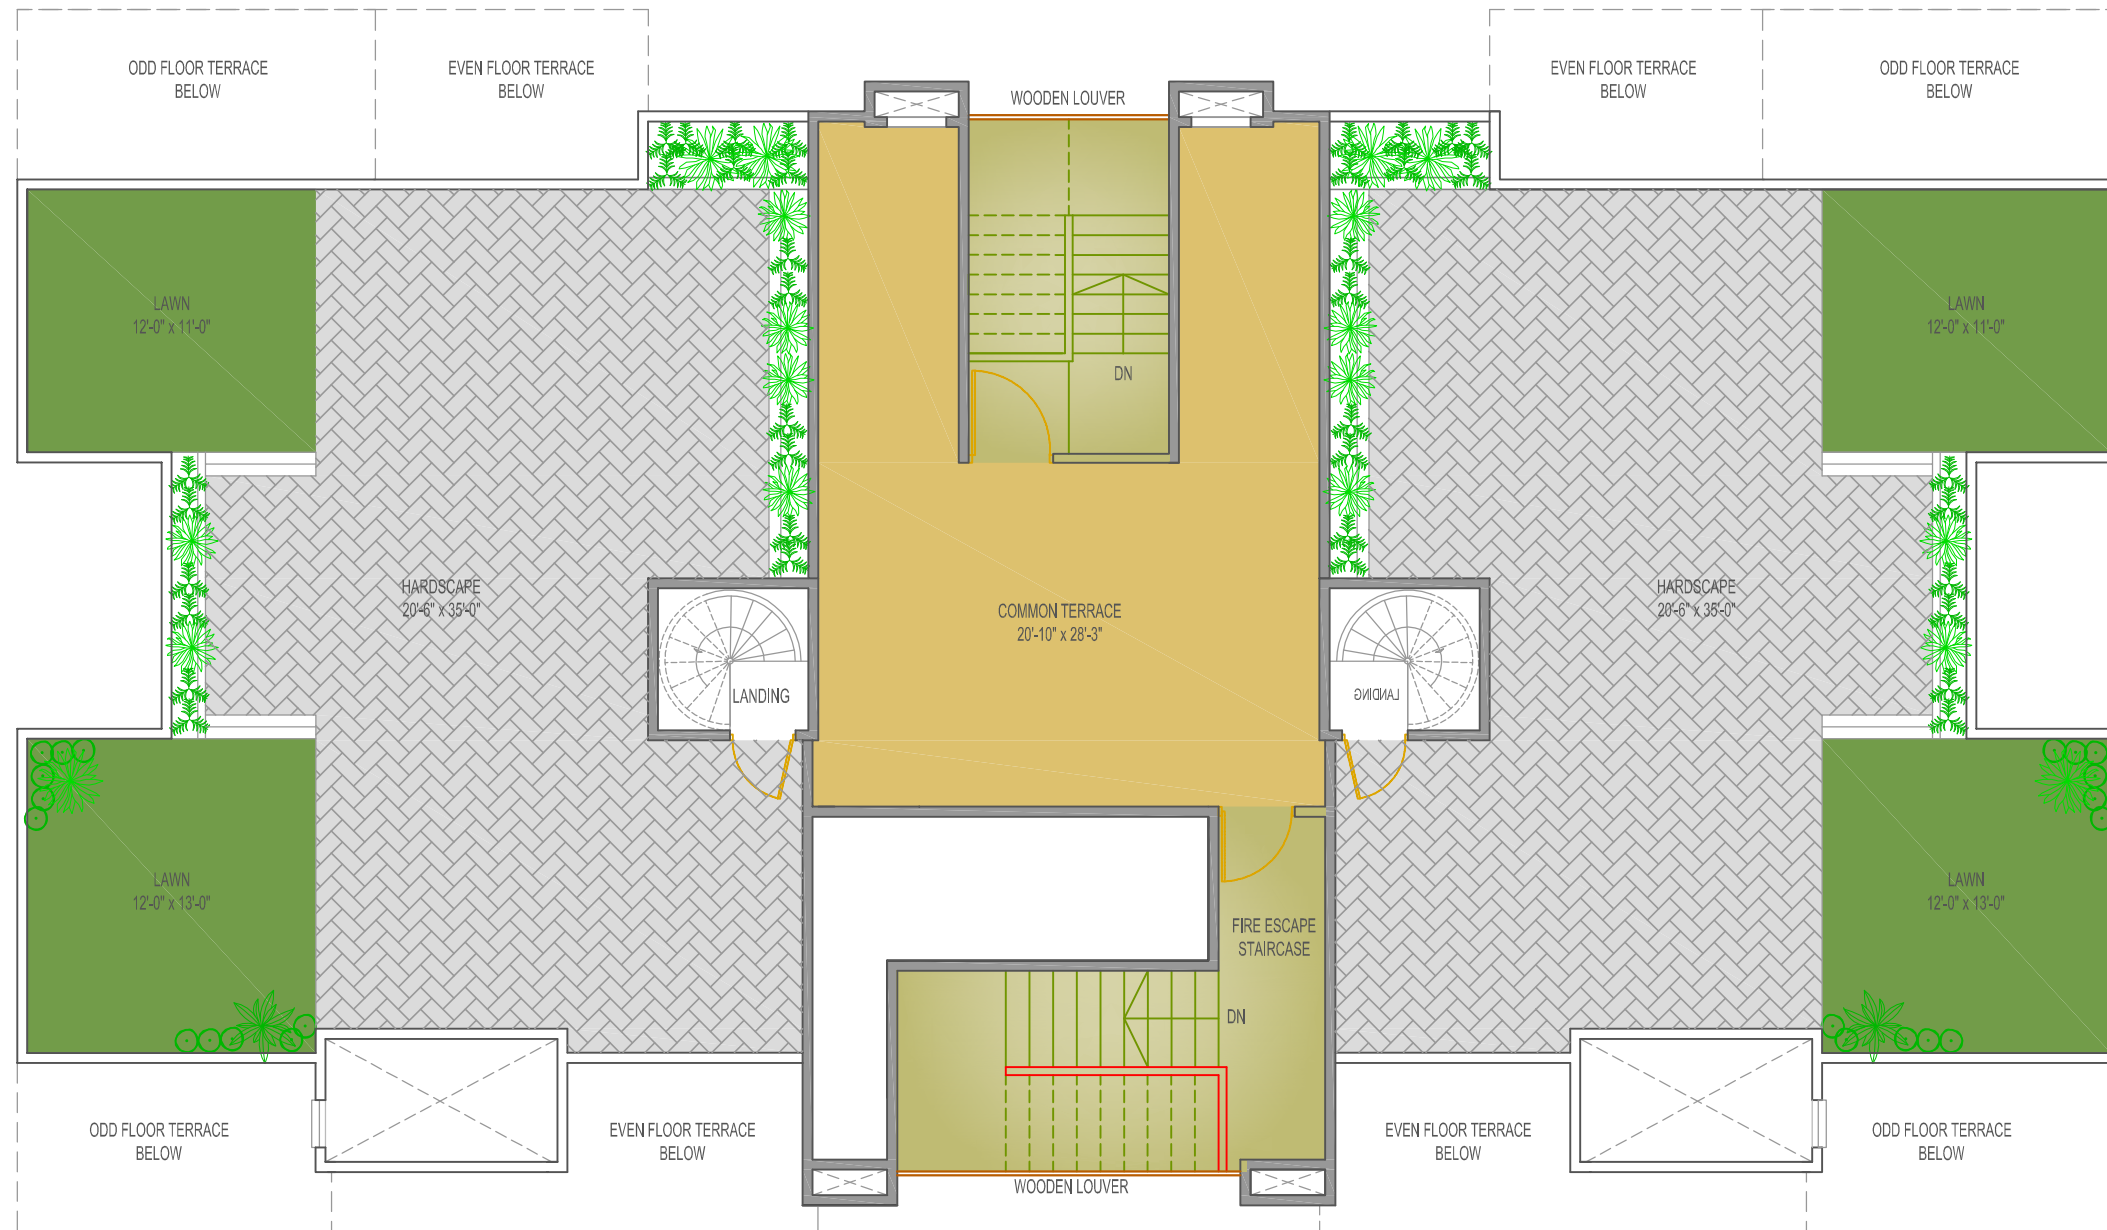

TOWER III & IV 3BHK TERRACE PLAN

S.NO.	AREA	FLAT CARPET AREA	LAWN AREA	HARDSCAPE	TOTAL PRIVATE TERRACE AREA	COMMON TERRACE	TOTAL CARPET AREA
1.	PRIVATE TERRACE	-	291	764	1055	463	-